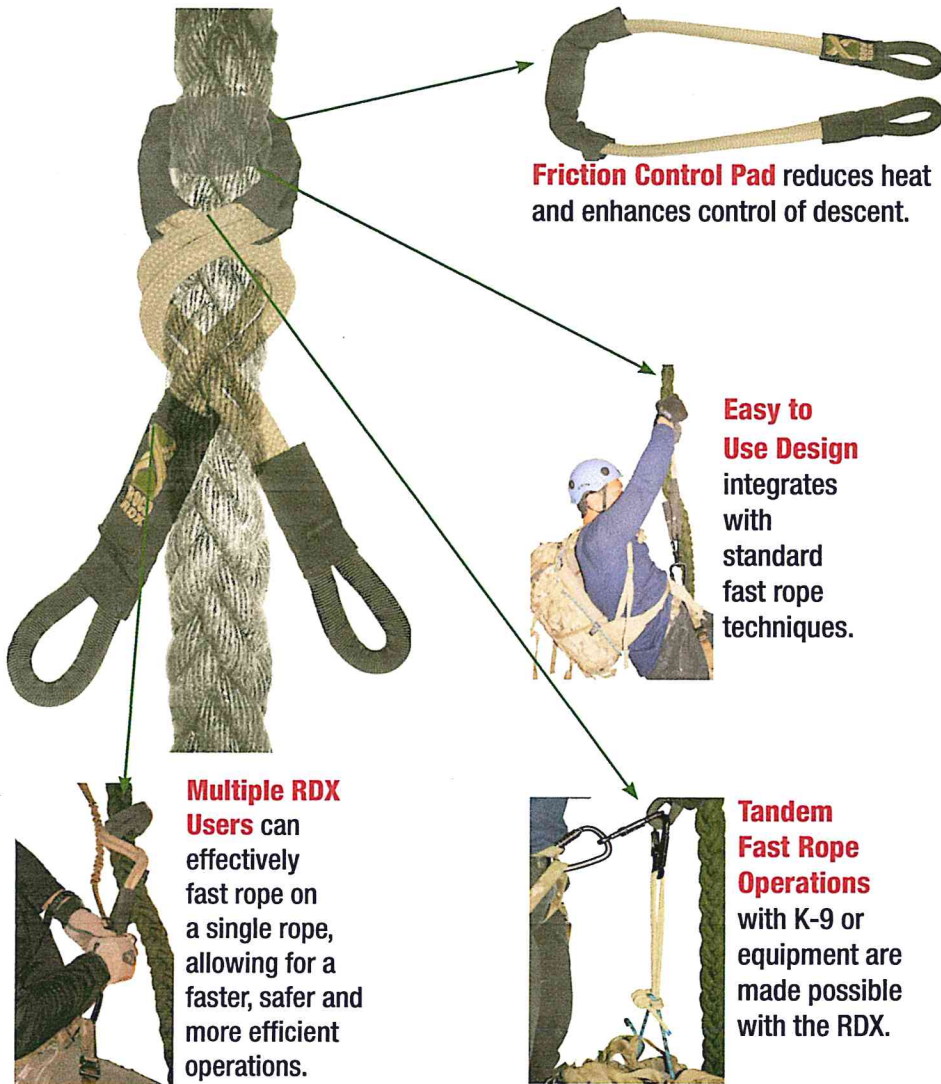

# Introducing the RDX® from Roco Rescue... Making Fast Rope Operations Safer!

**Friction Control Pad** reduces heat and enhances control of descent.

**Easy to Use Design** integrates with standard fast rope techniques.

Fast roping is inherently dangerous... particularly when transporting heavy loads. The new RDX Fast Rope device from Roco can make all fast rope operations safer by providing added descent control especially during tandem operations with equipment or K-9s.

Simple to operate, the RDX is used in conjunction with standard fast rope techniques. The device consists of a customized rope with an integrated Friction Control Pad (FCP) and two sewn eyelets, one at each end.

Configured in a "sandal wrap" friction knot on a fast rope, the RDX allows for a controlled descent similar to an "autoblock" knot. It also reduces the heat typically generated by fast rope operations, which may allow the use of a single pair of leather gloves rather than heavy-duty or a double pair of gloves.